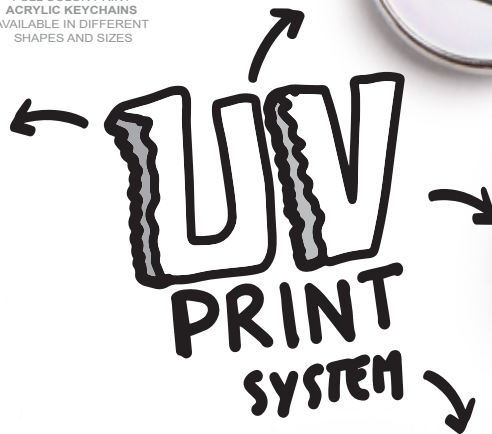

CRZCARR01€